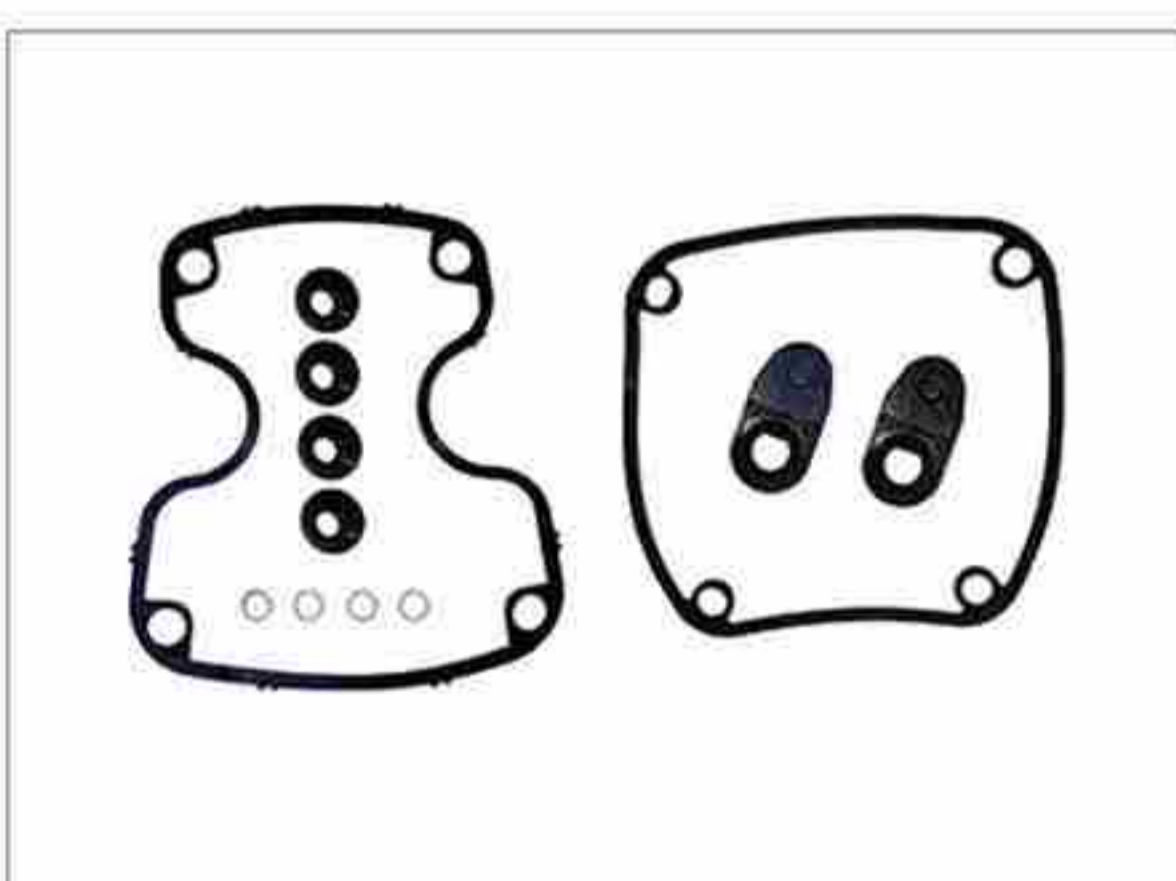

. Suitable For:
Volvo FH13/FH16

. Reference No: All number
. RG No: 01.10.00.003

. O - ring kit (12 pcs)

. Suitable For:
Volvo FH13/FH500/FM9

. Reference No: All number
. RG No: 01.10.00.004

. Repair kit

. Suitable For:
Volvo N10